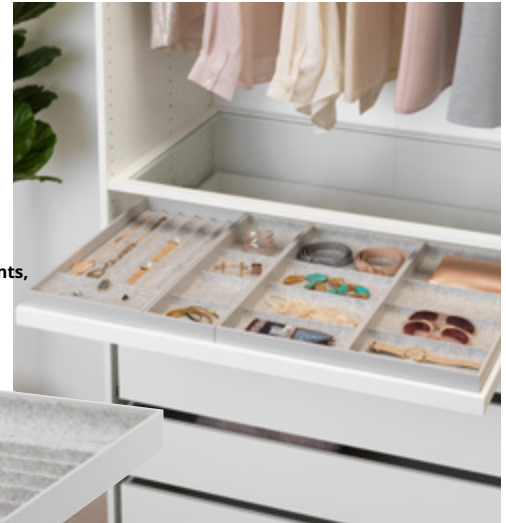

# Complete your solution with KOMPLEMENT

Available in different sizes

**KOMPLEMENT**  
Divider for pull-out tray,  
Light grey,  
50x58 cm.  
**SR65**

**KOMPLEMENT**  
Insert with compartments,  
Light grey,  
40x53x5 cm.  
**SR100**