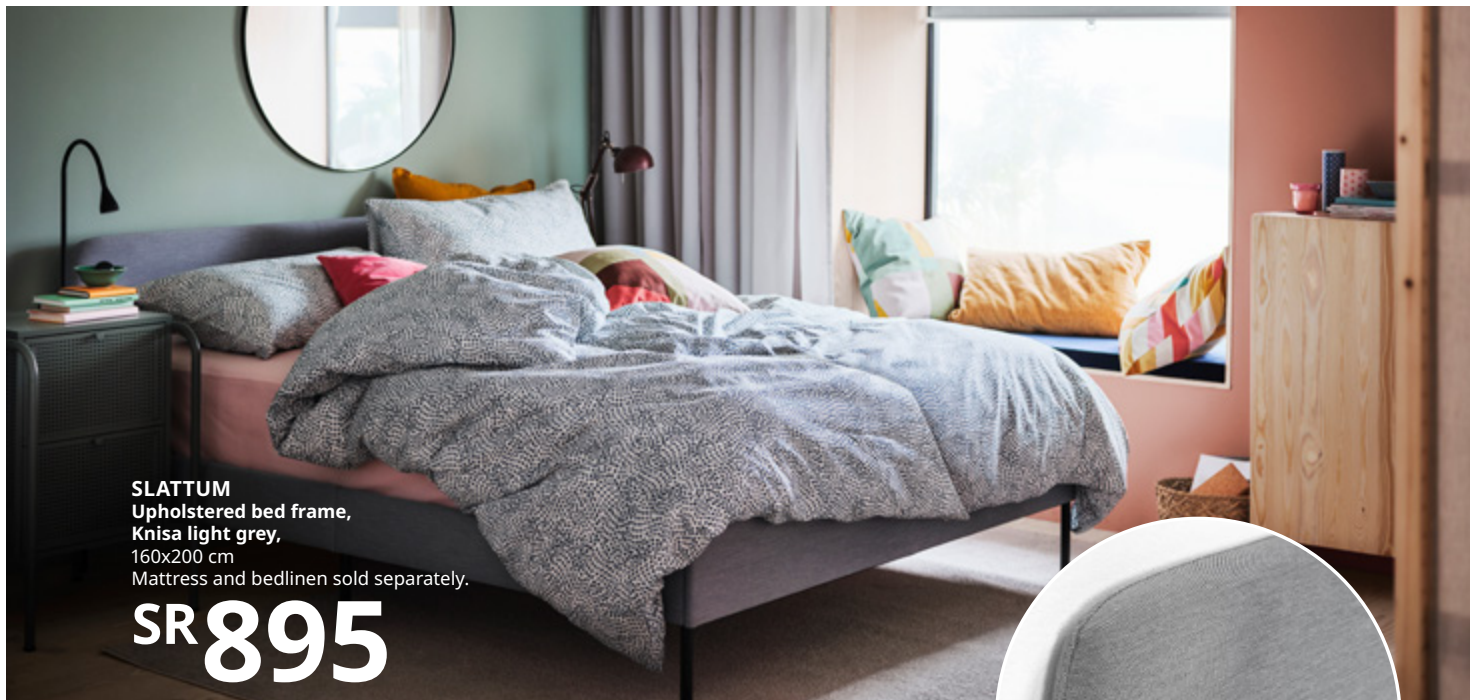

# More storage for your things!

New lower price

**IDANÅS**  
Upholstered storage bed,  
Gunnared pale pink,  
160x200 cm. SR ~~3,250~~  
Mattress and bedlinen sold separately.

**SR 2,995**

Save  
SR 255

←  
The sloping headboard and soft upholstery make this bed frame extra comfortable. Classic button detailing and turned wooden legs are timeless, while soft-closing drawers under the bed add everyday storage.

**New lower price**

**TYSEDAL**  
**Bed frame w storage and headboard,**  
 white/Luröy, 160x200 cm  
 SR ~~1,775~~  
 Mattress and bedlinen sold separately.

**SR 1,625**

**Save**  
 SR 150

A bed frame with hidden storage in several places – perfect if you live in a small space. The BRIMNES series has several smart solutions that help you save space.

**SLATTUM**  
Upholstered bed frame,  
Knisa light grey,  
160x200 cm  
Mattress and bedlinen sold separately.

**SR 895**

Upholstered in soft woven fabric that brings a cosy feeling into your bedroom. The headboard is a comfy backrest for late night reading. And what's more, it all comes in 1 package. Convenient, right?