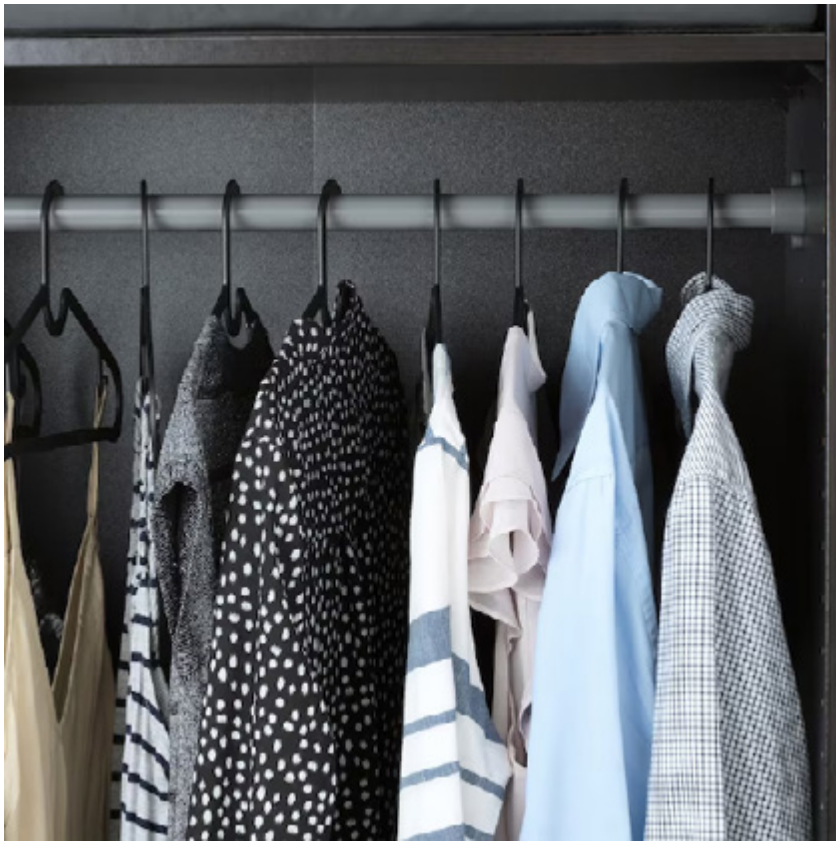

SPRUTTIG
Hanger black 10-p.