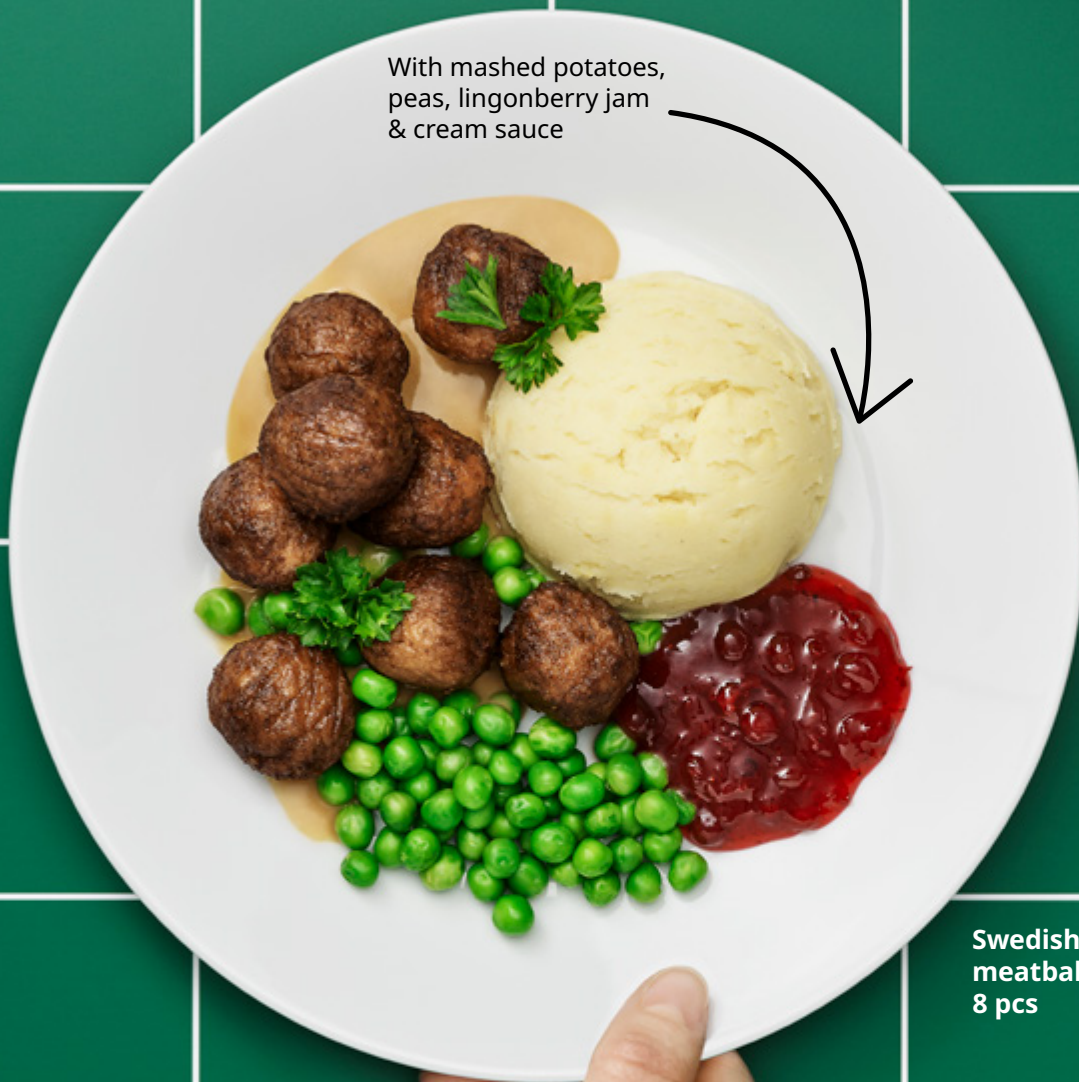

**SR 375**

**ABÄCKEN**  
Mist nozzle for mixer tap

**SR 35**

All IKEA mixer taps are fitted with an aerator that reduces water usage by up to **40%.**

10-year guarantee on mixer taps

**10**

With mashed potatoes,  
peas, lingonberry jam  
& cream sauce