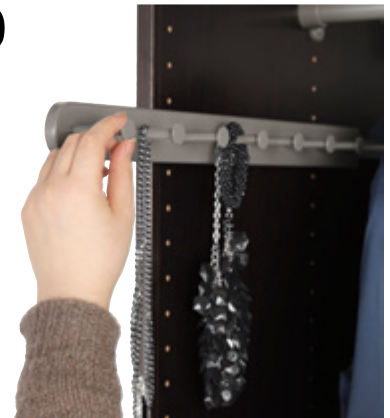

KOMPLEMENT
Box, light grey,
25x27x12 cm, 2 pcs
SR65

KOMPLEMENT
Pull-out multi-use hanger,
dark grey, 58 cm.
SR80